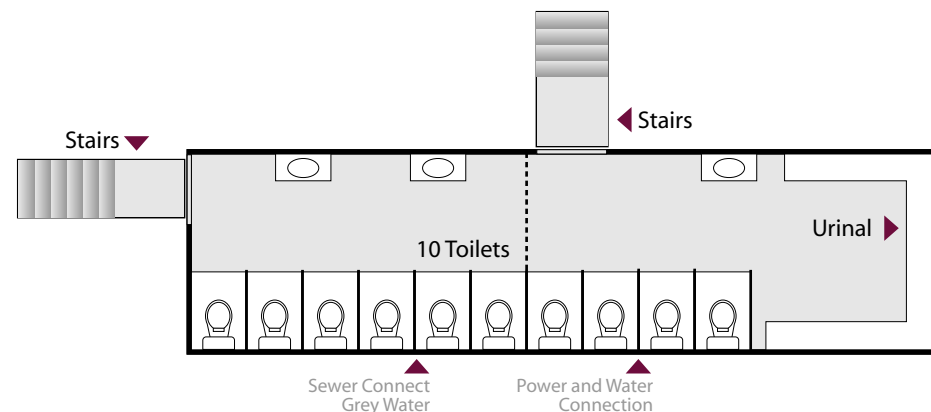

Specifications 10 Pans and Urinal

Dimensions	4.4 x 12 metres including stairs (excluding prime mover)
Usage	Can be used as all Male or all Female (has lockable dividing door)
Water Supply	3/4" tap supply or onboard storage tank (1000 Litre capacity)
Features	5.4 metre urinal, 3 hand basins, soap dispensers, mirrors, lights, exhaust fans
Sewer Connection	Can be sewer connected. Connection point is at rear (3" flexible hose). Onboard waste storage capacity is 3000 Litres
Power Supply	240 volt
Power Requirements	Lights & Exhaust Fans - 10 Amps