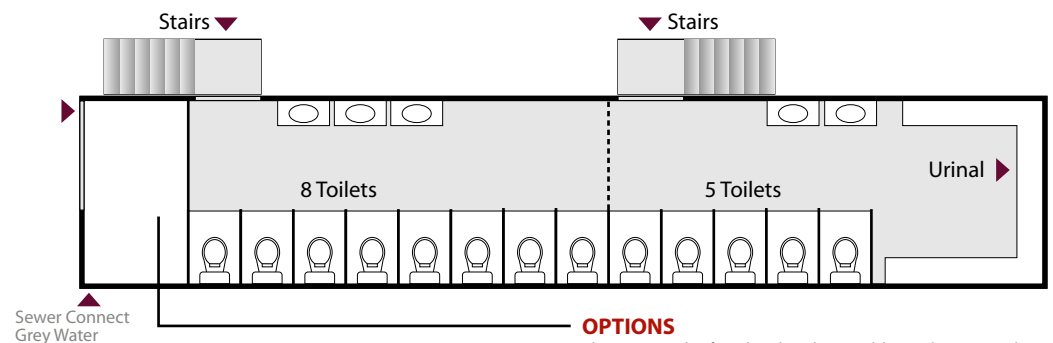

OPTIONS
This unit can be fitted with either 2 additional unisex toilets or a special needs toilet for people with disabilities

Specifications 13 Pans and Urinal

Dimensions	4.4 x 15 metres including stairs (excluding prime mover)
Usage	Can be used as all Male or all Female (has lockable dividing door)
Water Supply	3/4" tap supply or onboard storage tank (2500 Litre capacity)
Features	7.2 metre urinal, 5 hand basins, soap dispensers, mirrors, lights, exhaust fans, external lights on stairs
Sewer Connection	Can be sewer connected. Connection point is at rear (3" flexible hose). Onboard waste storage capacity is 7000 Litres
Power Supply	240 volt
Power Requirements	Lights & Exhaust Fans - 10 Amps