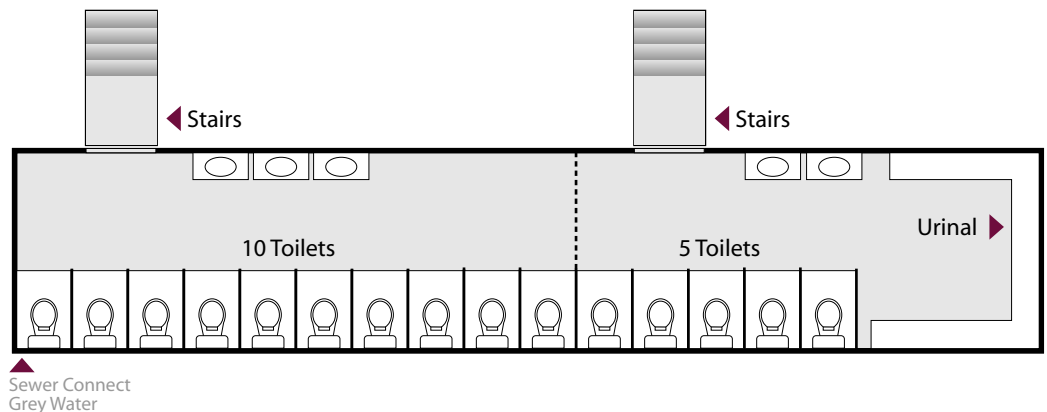

Specifications 15 Pans and Urinal

Dimensions	4.4 x 15 metres including stairs (excluding prime mover)
Usage	Can be used as all Male or all Female (has lockable dividing door)
Water Supply	3/4" tap supply
Features	7.2 metre urinal, 5 hand basins, soap dispensers, mirrors, lights, exhaust fans, external lights on stairs
Sewer Connection	Can be sewer connected. Connection point is at rear (3" flexible hose). Onboard waste storage capacity is 7000 Litres
Power Supply	240 volt
Power Requirements	Lights & Exhaust Fans - 10 Amps