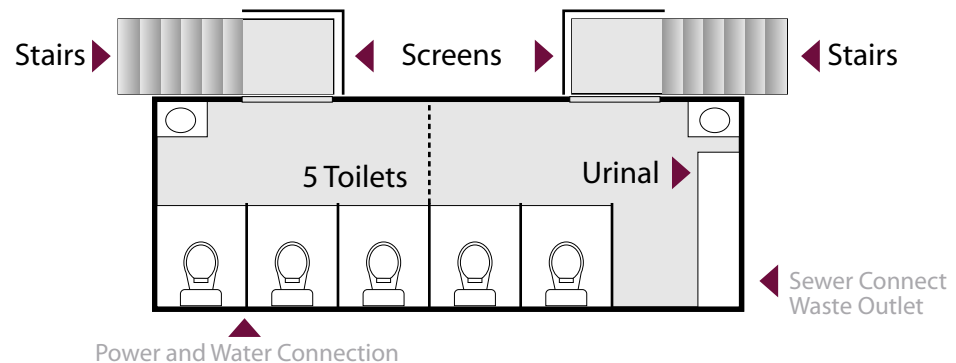

### Specifications 5 Pans and Urinal

Dimensions	3.4 x 6 metres including stairs (approx)
Usage	Can be used as all Male or all Female
Water Supply	Water Supply
Features	2 hand basins, mirrors, soap dispensers, automatic air fresheners. Each cubicle is separately ventilated and has privacy screens around door
Sewer Connection	Can be sewer connected. Connection point is at rear (3" flexible hose)
Power Supply	240 volt
Power Requirements	Lights & Exhaust Fans - 10 Amps